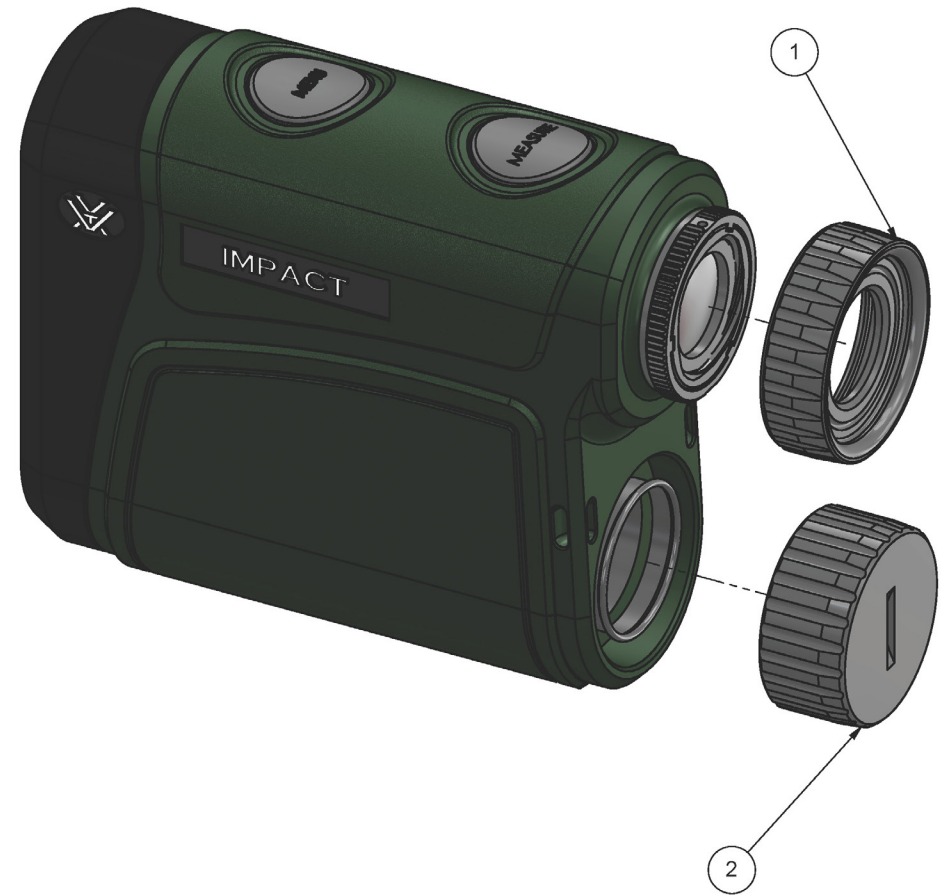

# IMPACT<sup>®</sup> 850

LRF100 **RANGEFINDER**

Parts				
ITEM NO.	PART NUMBER	DESCRIPTION	QTY.	NOTES
1	C-00999-0	Impact 850 eyecup rubber	1	
2	C-02988-0	Impact 850 battery cover	1	
BOM Table				
ITEM NO.	PART NUMBER	DESCRIPTION	QTY.	NOTES
	M-00027-0	Impact 850 owner's manual	1	
	C-01652-0	Lanyard	1	
	C-02956-0	Impact carry case	1	
	C-02963-0	Lens Cloth	1	
	Battery	CR2 battery	1	Cannot ship